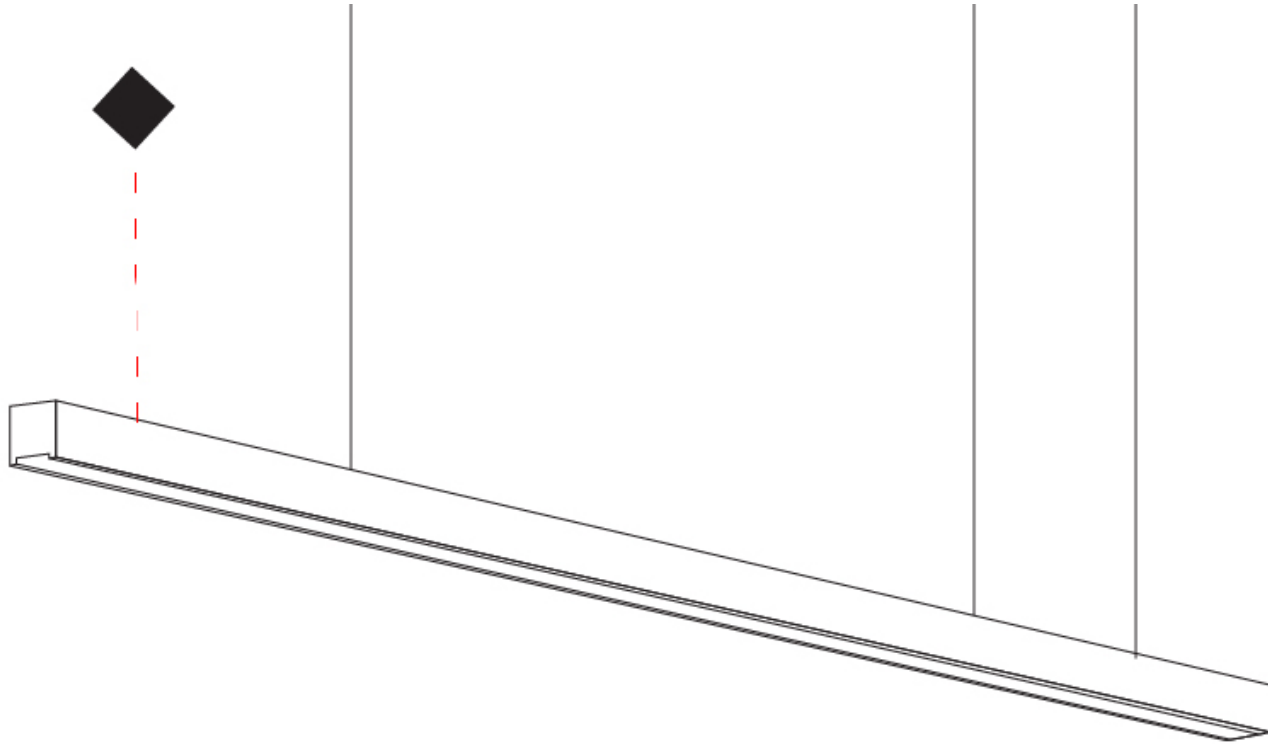

LED28 SUSPENSION

D71008-

PROJECT

TYPE

SPECIFIER

QUANTITY

DATE

D